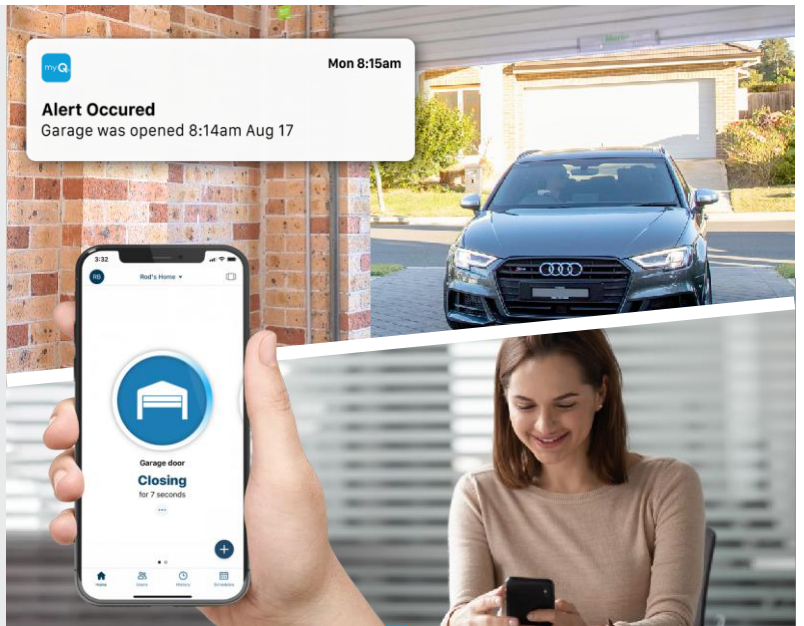

The most advanced accessories available

No power? No problem.

BATTERY BACKUP

M-BBU24V

PRICE:
On Enquiry

*Installation fees may apply

Get in and out when the power is out with Battery Backup†. Keep your opener operating and your garage accessible at all times. Battery Backup powers the garage door opener (and safety features) as if the power was still on.

Open, close, schedule and monitor your door with myQ®

provides extra safety with PE beams

MYQ CONNECTIVITY BUNDLE

M828AU774

PRICE:
On Enquiry

*Installation fees may apply

MYQ TECHNOLOGY

THE PROTECTOR SYSTEM™

Your home on command with myQ Connectivity Kit, your smart phone and the myQ App.

Stop the door from closing when the installed light beam (Safety IR Beam) is broken. Protecting your loved ones and belongings.

Add extra lighting to your space.

MYQ REMOTE LED LIGHT

- with remote (valued at $60)

827AU

PRICE:
On Enquiry

*Installation fees may apply

MYQ TECHNOLOGY

MYQ REMOTE LED LIGHT

Ultra-bright LED light designed to illuminate your garage or workspace. Controlled by your Merlin Garage Door opener†, remote control or myQ App†*. Easily attaches to a ceiling or wall. Supplied with 1.8m power lead. Multiple myQ Remote LED Lights can be added to your home.

* Requires a myQ Gateway device and an active myQ account.

Only available on compatible models. Visit the Merlin website for details.

Battery Backup is compatible with Commander Extreme (MS125MYQ), Commander Elite (MS105MYQ) and SilentDrive Elite (MR855MYQ) models.